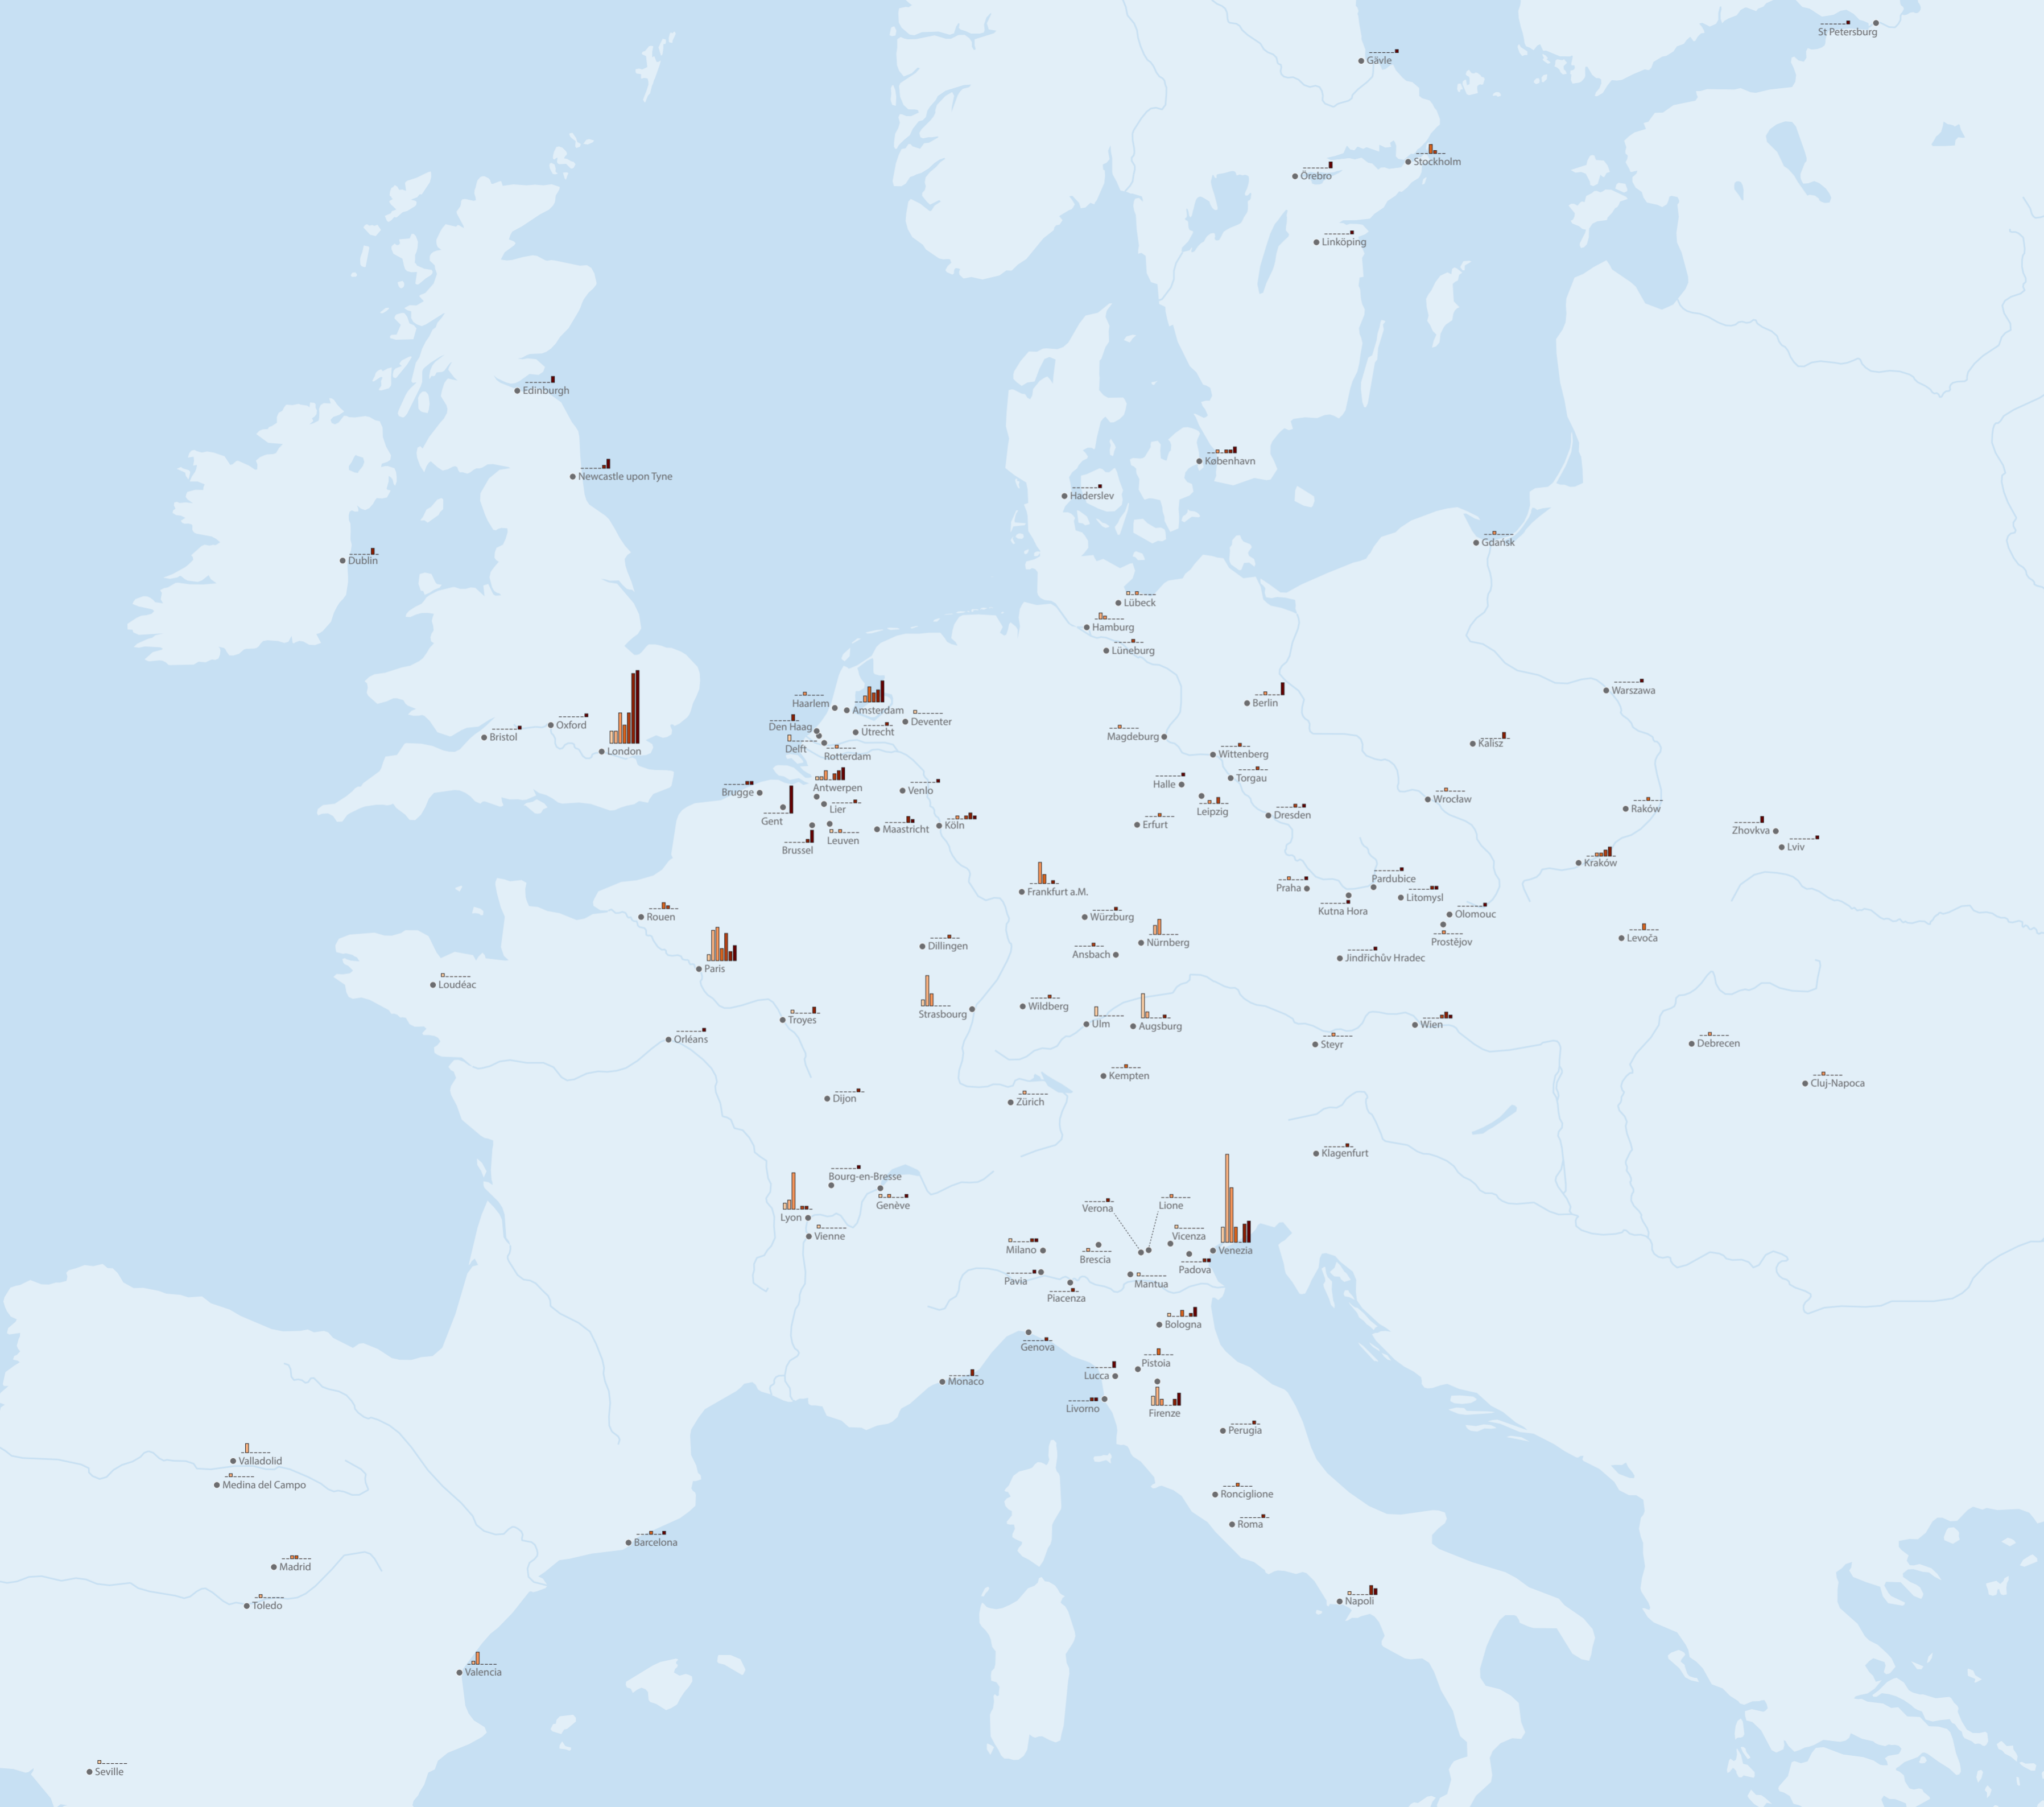

# The dissimination of Griseldis across Europe between 1470 and 1800

## Legend

- 1470 - 1500
- 1501 - 1550
- 1551 - 1600
- 1601 - 1650
- 1651 - 1700
- 1701 - 1750
- 1751 - 1800

Date: 10-10-2022